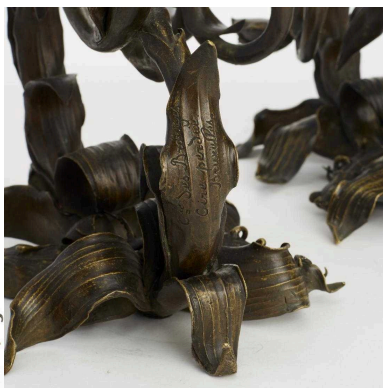

JOHN NELSON ANTIQUES

921 N La Cienega Blvd, Los Angeles, CA 90069 310-652-2103

8478 Melrose Place Los Angeles, CA 90069 323-852-7097
www.johnnelsonantiques.com

Art Nouveau Candelbra

Origin: Brussels
Circa Date: 1900
Item Number: LA-6797
Height: 19.75"
Width: 10.5"
Depth: 8"

Art Nouveau Candelbra - Pair Art Nouveau parcel gilt and patinated bronze iris formed candelabra signed J. Moreau, with Brussels foundry marks. Circa 1900.