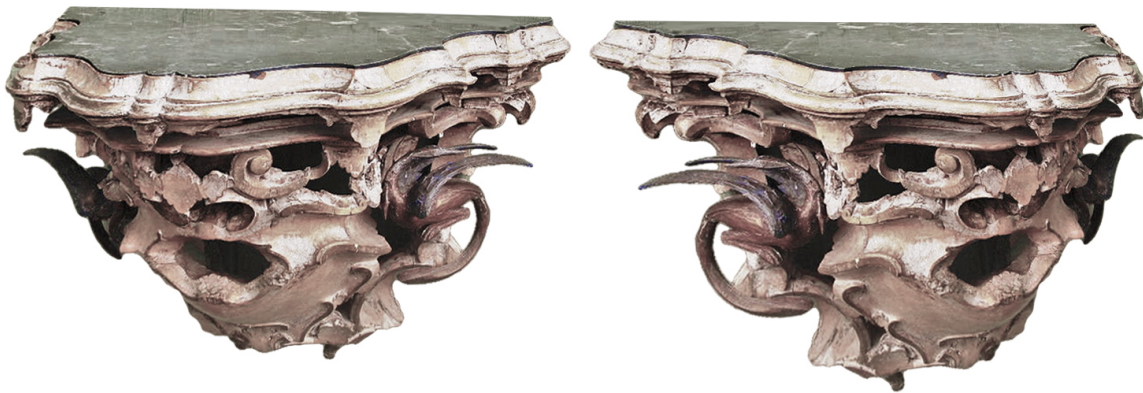

JOHN NELSON ANTIQUES

921 N La Cienega Blvd, Los Angeles, CA 90069 310-652-2103

719 N La Cienega Blvd, Los Angeles, CA 90069 424-303-7403

www.johnnelsonantiques.com

Pair Large Venetian Wall Brackets

Origin: Italy
Circa Date: 18th Century
Item Number: LA-4527
Height: 22"
Width: 32"
Depth: 17.5"

Pair Very Large Venetian Brackets - A pair of oversized Venetian wall bracket or consoles. Marble tops later. Wood is stripped with traces of original polychrome. Italian. 18th century.